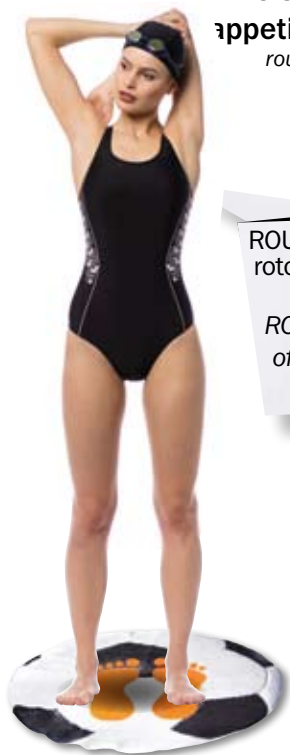

ROUNDIE is the new round towel with fringes. That's the new MUST for the beach and the free time.

MISURE (cm)
SIZES

ø50

ROUND360 tappetino rotondo round cloth

ROUND360: la sua forma è solo rotonda ma i suoi usi infiniti.